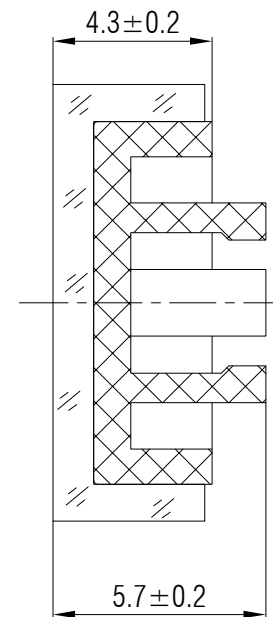

SWITCH CAP
P/N:SC211

Materials

ABS

Color

Blue, Yellow, White
(OEM AVAILABLE)

Packaging

Bulk Package

Inner Package:

Outer Package:

Plastic bag
Carton

WENZHOU KHAN ELECTRONIC

VERSION		PROJECTION	DESIGNED	Wei Lin
KH14FE22E			CHECKED	ZhongJu Peng
SCALE	SIZE	 Dimensions are shown:mm(inches)	APPROVED	Johan Xu
5:1	A4		2022.05.11	